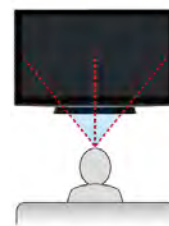

- (2) **The screen is large and images are beautiful right up to the corners** : Wide viewing angle

With 58-inch class or larger screens, the way colors appear when viewed from an angle is an important consideration. That's because even if you're sitting in front of the center of the screen, you view images

near the edges of the screen at an angle. The color viewing angle of Plasma HDTVs is enough to assure that even with a large screen, you can enjoy beautiful images right up to the edges and corners. However, with some LCD HDTVs of similar size including LED-backlight models, which have a narrow color viewing angle, colors in the center of the screen and at the four corners differ. This makes the picture appear unnatural. Looking for big screen entertainment with colorful, vivid images precisely rendered across the entire screen? You need a VIERA Plasma HDTV.

Relationship between a 65-inch class TV and the viewing position.

(Source : Panasonic)

(3) **Even though the screen is large, image brightness is uniform** : The brightness of each pixel is controlled

Plasma HDTVs feature a self-illuminating panel of pixels that illuminate individually. Since light from each pixel is separately controlled, brightness is uniform across the entire screen, from the edges to the center. A wide viewing angle also means there's no dimming at the screen edges. So with a 58-inch class or 65-inch class VIERA Plasma HDTV, you're ready for big screen entertainment without the problem of uneven brightness. By comparison, the viewing angle of an LCD HDTV is narrower than a Plasma HDTV's, so the level of brightness at the edges and center of a 58-inch or larger screen differs. This difference is even more apparent with some edge-type LED backlight LCDs because the light source is at the edges of the screen.