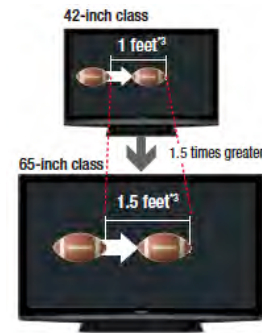

imperfections become. For example, a 1-foot movement on a 42-inch screen becomes a 1.5-foot movement on a 65-inch screen. In other words, even with the same image, the screen speed on a 65" screen is 1.5 times that of a 42" screen. This means that as a screen becomes larger, the images shown on it move faster, which calls for the ability to clearly define moving images. 58-inch class and 65-inch class VIERA Plasma HDTVs deliver moving picture resolution of 1080 lines. This is a point worth remembering if you like watching fast moving sports or action movies.

Even if you used to believe all large TVs were the same, you can probably see now what makes VIERA 58-inch and larger TVs so special. But big screen entertainment isn't all you get with a VIERA Plasma HDTV. Check out some of the features that will make you want to rush out and purchase one.

1 Measured by APDC (Advanced PDP Development Center Corporation) Method This is a simulated graph based on actual measurement values.

2. According to a Panasonic survey

VIERA's Versatility Expands Your Fun with a Large Screen So Much More than Just a TV

Dynamic Web Content Fun
-VIERA CAST™

With the development of the digital network, the demand is for TVs that are consumer electronics you use as well as watch. In line with this trend, VIERA models feature state-of-the-art network functions. Of these, the most outstanding is the IPTV function called "VIERA CAST". With this handy feature you can enjoy web content such as Amazon Video On Demand that lets you rent HD movies without leaving home. You can also view YouTube and Picasa Web Albums on a big screen in the comfort of your living room. Watch online videos and share photos with your friends and family. And with Bloomberg, check the latest financial news from around the world. VIERA CAST online contents are self-updated whenever new content becomes available. Only 58" class and 65" class V-series Plasma HDTVs provide this function. Of course, you may think there's nothing remarkable about viewing web content on a large screen. Actually, unlike the small screen of a PC, a large screen provides a fresh, more powerful way to enjoy video and image sites.