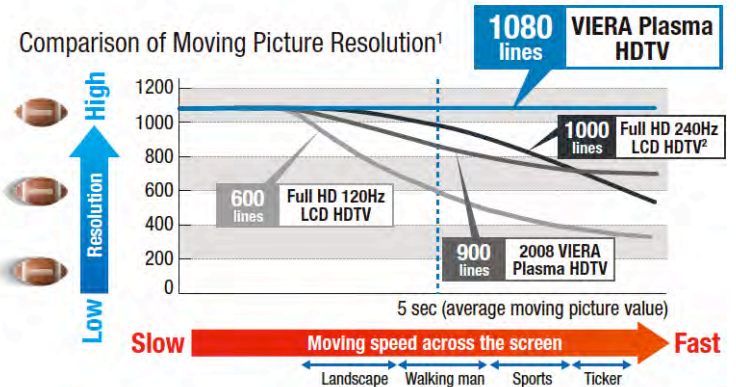

imperfections become. For example, a 1-foot movement on a 42-inch screen becomes a 1.5-foot movement on a 65-inch screen. In other words, even with the same image, the screen speed on a 65" screen is 1.5 times that of a 42" screen. This means that as a screen becomes larger, the images shown on it move faster, which calls for the ability to clearly define moving images. 58-inch class and 65-inch class VIERA Plasma HDTVs deliver moving picture resolution of 1080 lines. This is a point worth remembering if you like watching fast moving sports or action movies.

Even if you used to believe all large TVs were the same, you can probably see now what makes VIERA 58-inch and larger TVs so special. But big screen entertainment isn't all you get with a VIERA Plasma HDTV. Check out some of the features that will make you want to rush out and purchase one.

1 Measured by APDC (Advanced PDP Development Center Corporation) Method This is a simulated graph based on actual measurement values.

2. According to a Panasonic survey

VIERA's Versatility Expands Your Fun with a Large Screen So Much More than Just a TV

Dynamic Web Content Fun
-VIERA CAST™

With the development of the digital network, the demand is for TVs that are consumer electronics you use as well as watch. In line with this trend, VIERA models feature state-of-the-art network functions. Of these, the most outstanding is the IPTV function called "VIERA CAST". With this handy feature you can enjoy web content such as Amazon Video On Demand that lets you rent HD movies without leaving home. You can also view YouTube and Picasa Web Albums on a big screen in the comfort of your living room. Watch online videos and share photos with your friends and family. And with Bloomberg, check the latest financial news from around the world. VIERA CAST online contents are self-updated whenever new content becomes available. Only 58" class and 65" class V-series Plasma HDTVs provide this function. Of course, you may think there's nothing remarkable about viewing web content on a large screen. Actually, unlike the small screen of a PC, a large screen provides a fresh, more powerful way to enjoy video and image sites.