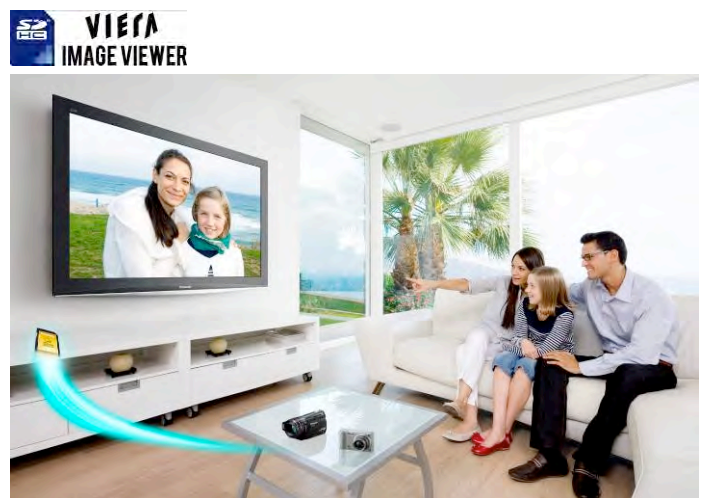

Life-size Images of Your Kids

-VIERA Image Viewer™

-You're also ready to view videos and still pictures recorded on SD cards. Just push the card into the SD card slot on the TV, and the VIERA Image Viewer lets you see your shooting results on a big screen. What's more, there's built-in background music for more impressive slide shows in the G Series and above.

The thing about a large screen is that it lets you appreciate images more than ever. For example, when you come back after a trip, you can immediately view photos and videos taken while you were away. The high-definition images provided by a Full-HD large screen let you relive those special moments. With a vertical height of just under 1 meter, a 65-inch class model lets you view life-size images of your children, which is bound to make them smile. And when viewing shots of spectacular scenes like Niagara Falls or the Grand Canyon using the VIERA Image Viewer, the wide viewing angle of a 58-inch class or 65-inch class screen lets you feel as though you're there once again. It's a completely new viewing experience.