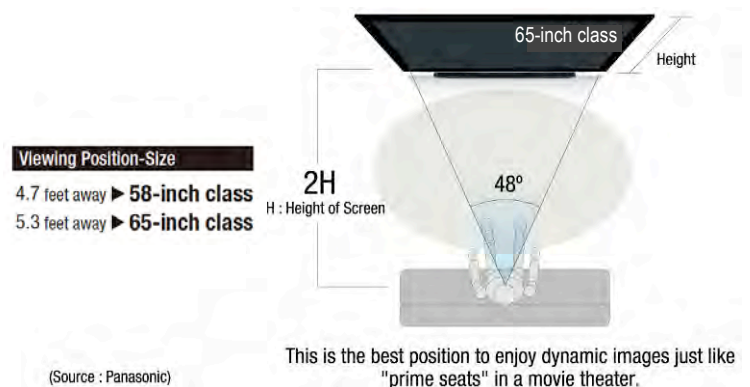

The Bigger the Screen, the Better VIERA Plasma HDTV Picture Quality

- (1) **A large screen delivers dynamic images right before your eyes** : Lifelike movie theater ambience

With a 58-inch class or 65-inch class VIERA Plasma HDTV, you're ready to watch more realistic, expressive and dynamic images in your own living room. It's just like being at a movie theater. The higher the TV screen, the more excitement, and the wider the screen, the more presence you can enjoy. Recent research has shown that the optimum viewing distance for a Plasma HDTV is twice the height of the screen. And when watching a 65-inch class screen from the optimum viewing position, the viewing angle is 48°. This is within the 45° to 50° viewing angle range enjoyed from a "prime seat" at a movie theater, a fact that also happened to be confirmed by research conducted by Dolby Laboratories, Inc. So there it is – you can now lose yourself in movies at home in the same way you do in a good seat at a movie theater. Offering a total "being there" movie watching experience as well as superb picture quality, this 65-inch class model has everything movie lovers are looking for.

- (2) **The screen is large and images are beautiful right up to the corners** : Wide viewing angle

With 58-inch class or larger screens, the way colors appear when viewed from an angle is an important consideration. That's because even if you're sitting in front of the center of the screen, you view images