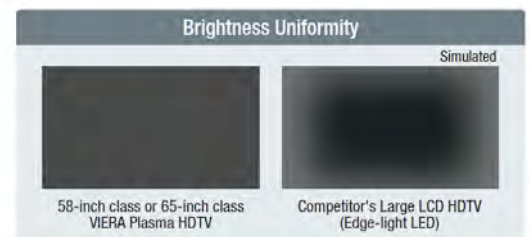

(Source : Panasonic)

(4) **High contrast even on a large screen** : The brightness of each pixel is controlled

The area drive system in LCD HDTVs provides better contrast than conventional CCFL backlighting in some scenes. However, since backlight control depends on the size of LED density, it is difficult to achieve sufficient brightness for individual points of light in scenes such as starlit sky or fireworks display, and true black backgrounds at the same time. With a Plasma HDTV, because each pixel emits light individually, bright parts of an image can be reproduced with a sufficient degree of illumination, while keeping the darkest background. As a result, high contrast is possible even in tough scenes for large screens such as tiny but shining stars against a jet-black sky.