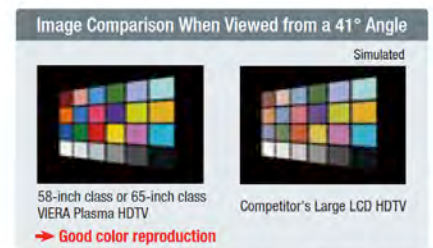

near the edges of the screen at an angle. The color viewing angle of Plasma HDTVs is enough to assure that even with a large screen, you can enjoy beautiful images right up to the edges and corners. However, with some LCD HDTVs of similar size including LED-backlight models, which have a narrow color viewing angle, colors in the center of the screen and at the four corners differ. This makes the picture appear unnatural. Looking for big screen entertainment with colorful, vivid images precisely rendered across the entire screen? You need a VIERA Plasma HDTV.

Relationship between a 65-inch class TV and the viewing position.

(Source : Panasonic)

(3) **Even though the screen is large, image brightness is uniform** : The brightness of each pixel is controlled

Plasma HDTVs feature a self-illuminating panel of pixels that illuminate individually. Since light from each pixel is separately controlled, brightness is uniform across the entire screen, from the edges to the center. A wide viewing angle also means there's no dimming at the screen edges. So with a 58-inch class or 65-inch class VIERA Plasma HDTV, you're ready for big screen entertainment without the problem of uneven brightness. By comparison, the viewing angle of an LCD HDTV is narrower than a Plasma HDTV's, so the level of brightness at the edges and center of a 58-inch or larger screen differs. This difference is even more apparent with some edge-type LED backlight LCDs because the light source is at the edges of the screen.