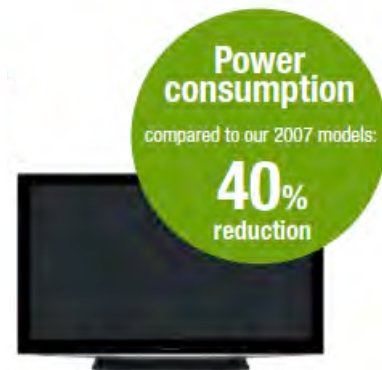

Large Screen, Eco-friendly Viewing Pleasure

with Dramatically Reduced Power Consumption

Improving efficiency with the use of NeoPDP technology has reduced power consumption. Plasma HDTVs can also lower average annual energy consumption, a little known fact. Plasma HDTVs can also lower average annual energy consumption. Thanks to the self-emitting panel, bright scenes are bright and dark scenes are dark while only the required amount of power is used for each scene, so less electricity is consumed.

More than a few people have probably shunned large screen Plasma HDTVs because they think they consume a lot of power. But Panasonic's large screen TVs feature the NeoPDP double efficiency panel to dramatically reduce annual power consumption. During On Mode* operation, power consumption is 40% lower compared to our 2007 models. In short, even large screen VIERA Plasma HDTVs have energy-saving specifications.

*EPA standard used when measuring power consumption

New Models Debut

Ultimate Picture Quality on a Large Screen: 58"/65" Class V-Series
(58.0/64.7 inches Measured Diagonally)

Among the different VIERA models, those in the V-Series boast the highest picture quality. They have been highly praised in magazines and other publications, with some articles going as far as to say the picture quality is as good as or better than that of other evaluated HDTV models.

Features assuring this exceptional picture quality include 600Hz Sub-field Drive providing moving image resolution of 1080 lines, dynamic contrast of 2,000,000:1, Digital Cinema Color and a THX Certified Display. Large screen 65/58-inch class V-Series models deliver image quality to satisfy the most demanding viewers. Immersing you in the onscreen action, these large screens are set to turn your sofa into a prime seat at a movie theater. If you're a movie lover or particular about picture quality, be sure to experience first hand the incredible power of a large screen V-Series model. You won't be disappointed.

*VIERA emulates the color of digital cinema projectors currently in theaters.

What's THX® Certified Display?

THX Display certification is given to TVs that are optimal for watching movies. This means that the image quality has passed the necessary criteria for brightness and contrast, making it possible to enjoy images exactly as the filmmakers intended, in your own home.

Affordable Large Screen Full-HD Plasma TVs: 58"/65" Class S-Series
(58.0/64.7 inches Measured Diagonally)

The S-Series offers affordable large screen Full-HD models delivering beautiful high-definition images.