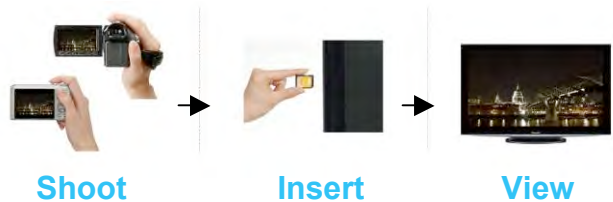

Easy 3-Step