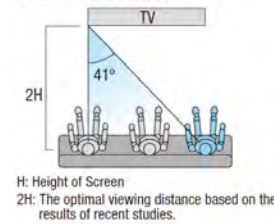

near the edges of the screen at an angle. The color viewing angle of Plasma HDTVs is enough to assure that even with a large screen, you can enjoy beautiful images right up to the edges and corners. However, with some LCD HDTVs of similar size including LED-backlight models, which have a narrow color viewing angle, colors in the center of the screen and at the four corners differ. This makes the picture appear unnatural. Looking for big screen entertainment with colorful, vivid images precisely rendered across the entire screen? You need a VIERA Plasma HDTV.

Relationship between a 65-inch class TV and the viewing position.

(Source : Panasonic)

(3) **Even though the screen is large, image brightness is uniform** : The brightness of each pixel is controlled

Plasma HDTVs feature a self-illuminating panel of pixels that illuminate individually. Since light from each pixel is separately controlled, brightness is uniform across the entire screen, from the edges to the center. A wide viewing angle also means there's no dimming at the screen edges. So with a 58-inch class or 65-inch class VIERA Plasma HDTV, you're ready for big screen entertainment without the problem of uneven brightness. By comparison, the viewing angle of an LCD HDTV is narrower than a Plasma HDTV's, so the level of brightness at the edges and center of a 58-inch or larger screen differs. This difference is even more apparent with some edge-type LED backlight LCDs because the light source is at the edges of the screen.